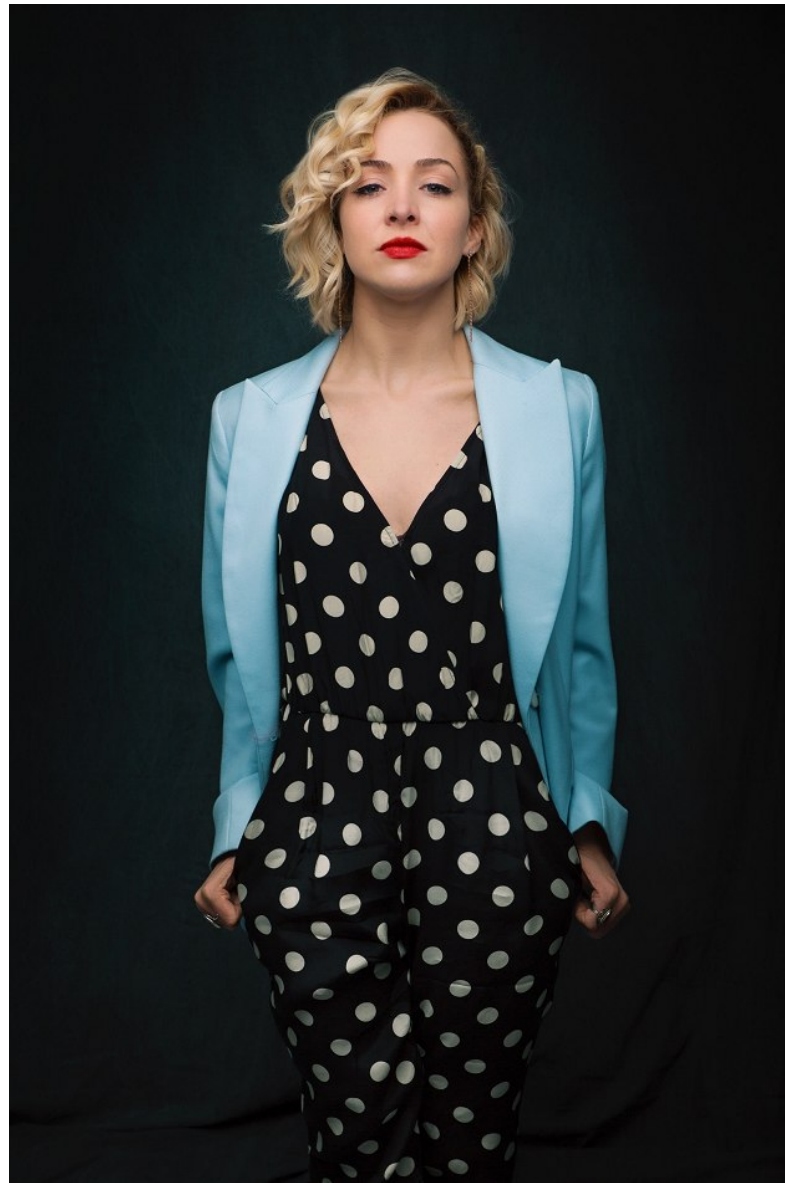

Kaitlin Mesh

Height 5'4" Bust 32" B Waist 24.5" Hips 32" Dress 2-4 US Shoe 6 US Hair Blonde Eyes Blue

Kaitlin Mesh

Height 5'4" Bust 32" B Waist 24.5" Hips 32" Dress 2-4 US Shoe 6 US Hair Blonde Eyes Blue